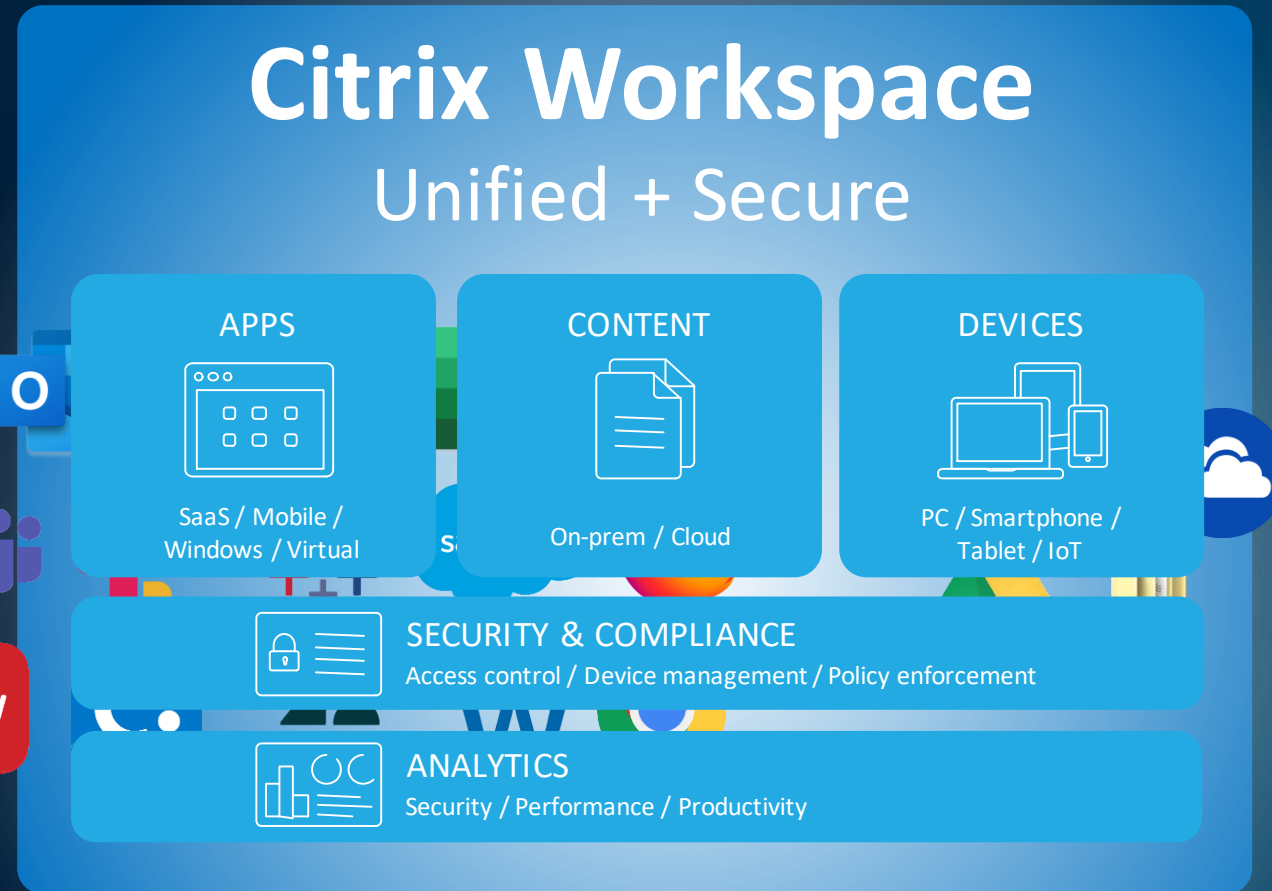

1%

Diseñadas para el 1%
Power Users

99%

Diseñadas para el 99%
Usuario Diario

Muchas Aplicaciones

12 apps

Muy Poco Uso

99%

Demasiados cambio de Contexto

Cada 2 minutos

Apps Desconectadas

> Organizer

> Guiar

Citrix Workspace

Unified + Secure + Intelligent

Form fields for data entry, consisting of two horizontal lines.

A horizontal rectangular form field with a white outline, intended for text input.

A horizontal rectangular form field with a white outline, intended for text input.

Citrix Workspace

Unified + Secure + Intelligent

Three horizontal white lines representing text input fields.

A single wide white rounded rectangular input field.

A single wide white rounded rectangular input field.

> Automatizar

Citrix Workspace

Unified + Secure + Intelligent