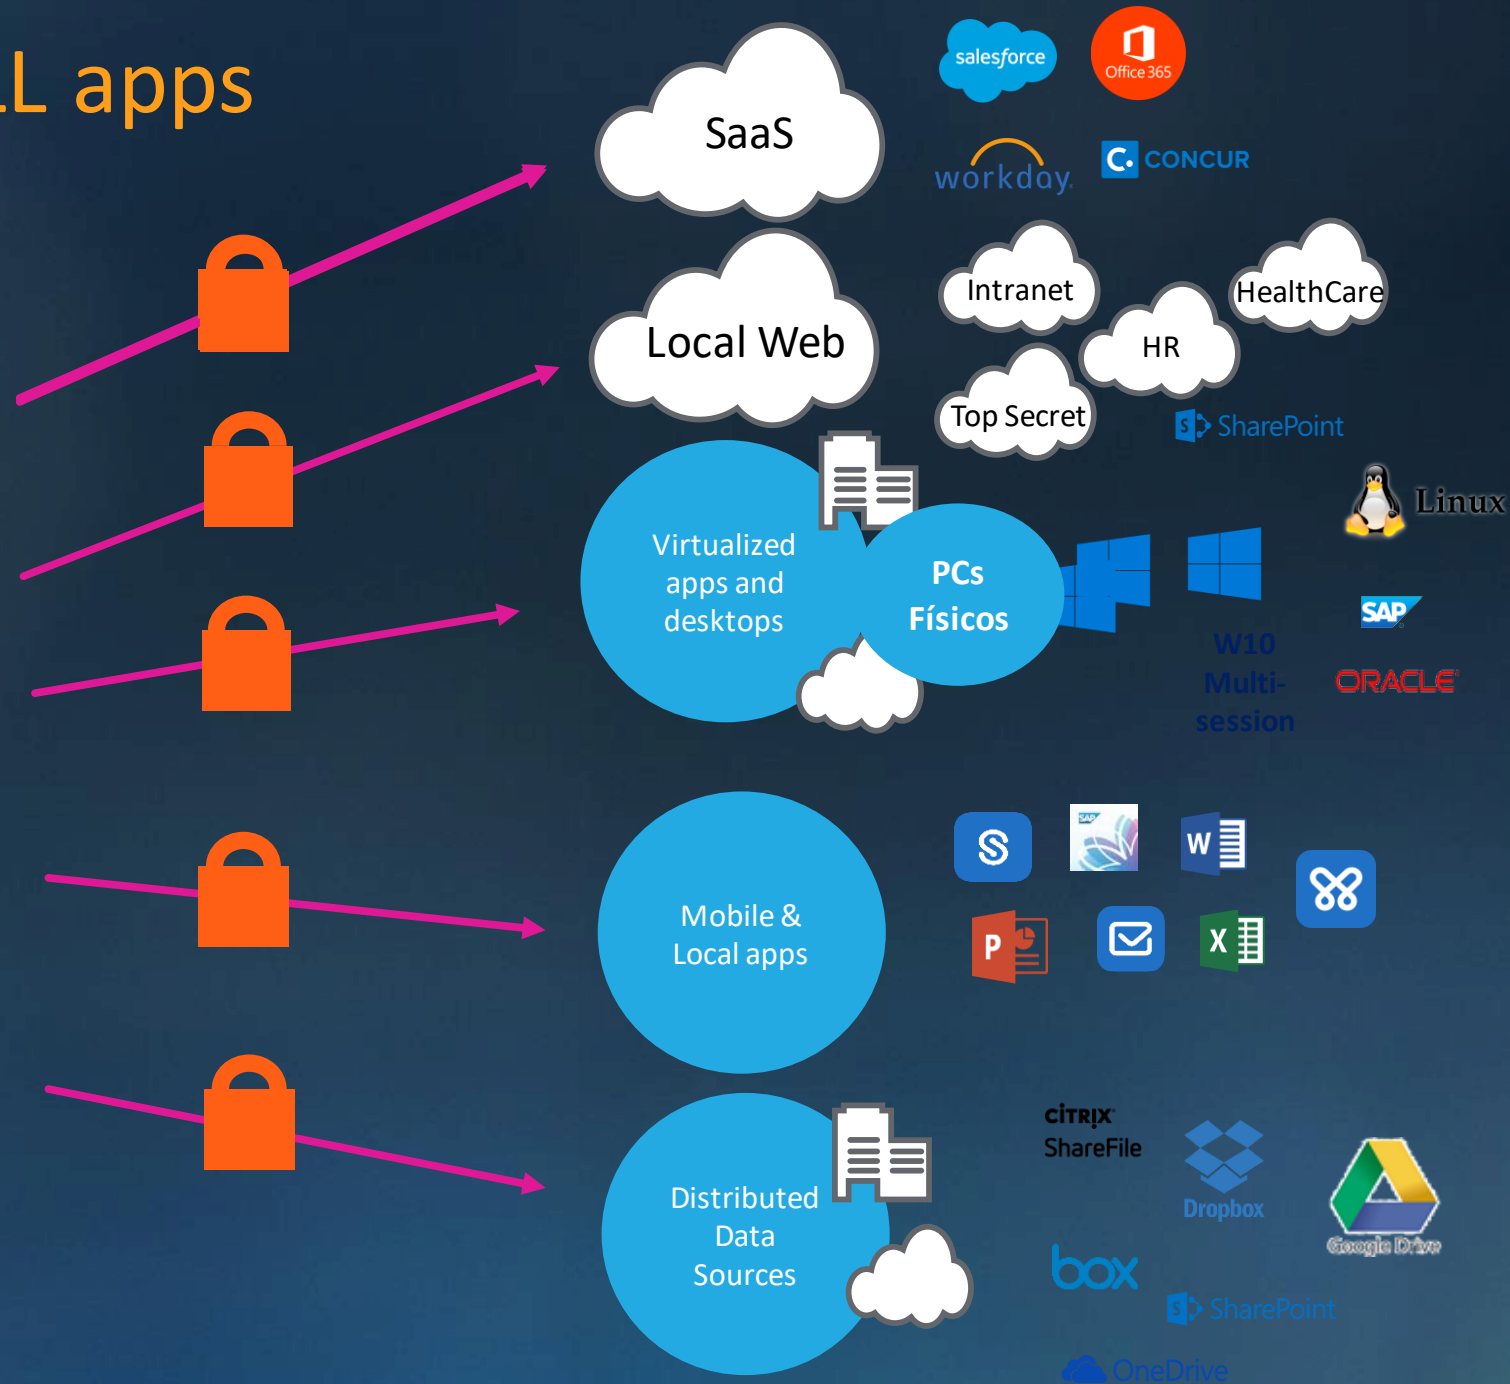

A horizontal rectangular form field with a white outline, intended for text input.

A horizontal rectangular form field with a white outline, intended for text input.

Citrix Workspace

Unified + Secure + Intelligent

Three horizontal white lines representing text input fields.

A single wide white rounded rectangular input field.

A single wide white rounded rectangular input field.

> Automatizar

Citrix Workspace

Unified + Secure + Intelligent

Today Outlook 

-  Create Ticket ⋮
 -  Request PTO ⋮
 -  Submit Quick Expense ⋮
 -  Task Reminder ⋮
- [View All Actions](#)

Recent Apps

-  Microsoft Word ⋮
-  Tableau ⋮
-  Service Now ⋮
-  Salesforce ⋮

Citrix Workspace Business Continuity Plan

Workspace app delivers ALL apps

Punto Único de Acceso

Experiencia + **Seguridad** + **Agilidad**

CITRIX[®]